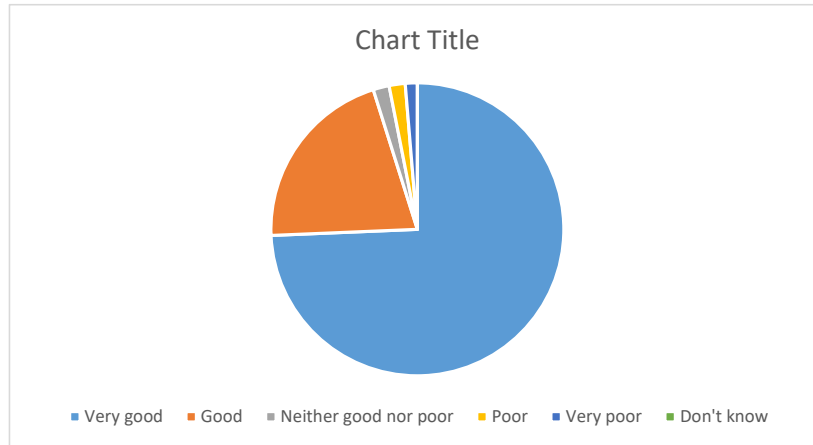

## The NHS Friends and Family Test (FFT) - June 2024

Very good	168
Good	47
Neither good nor poor	4
Poor	4
Very poor	3
Don't know	0